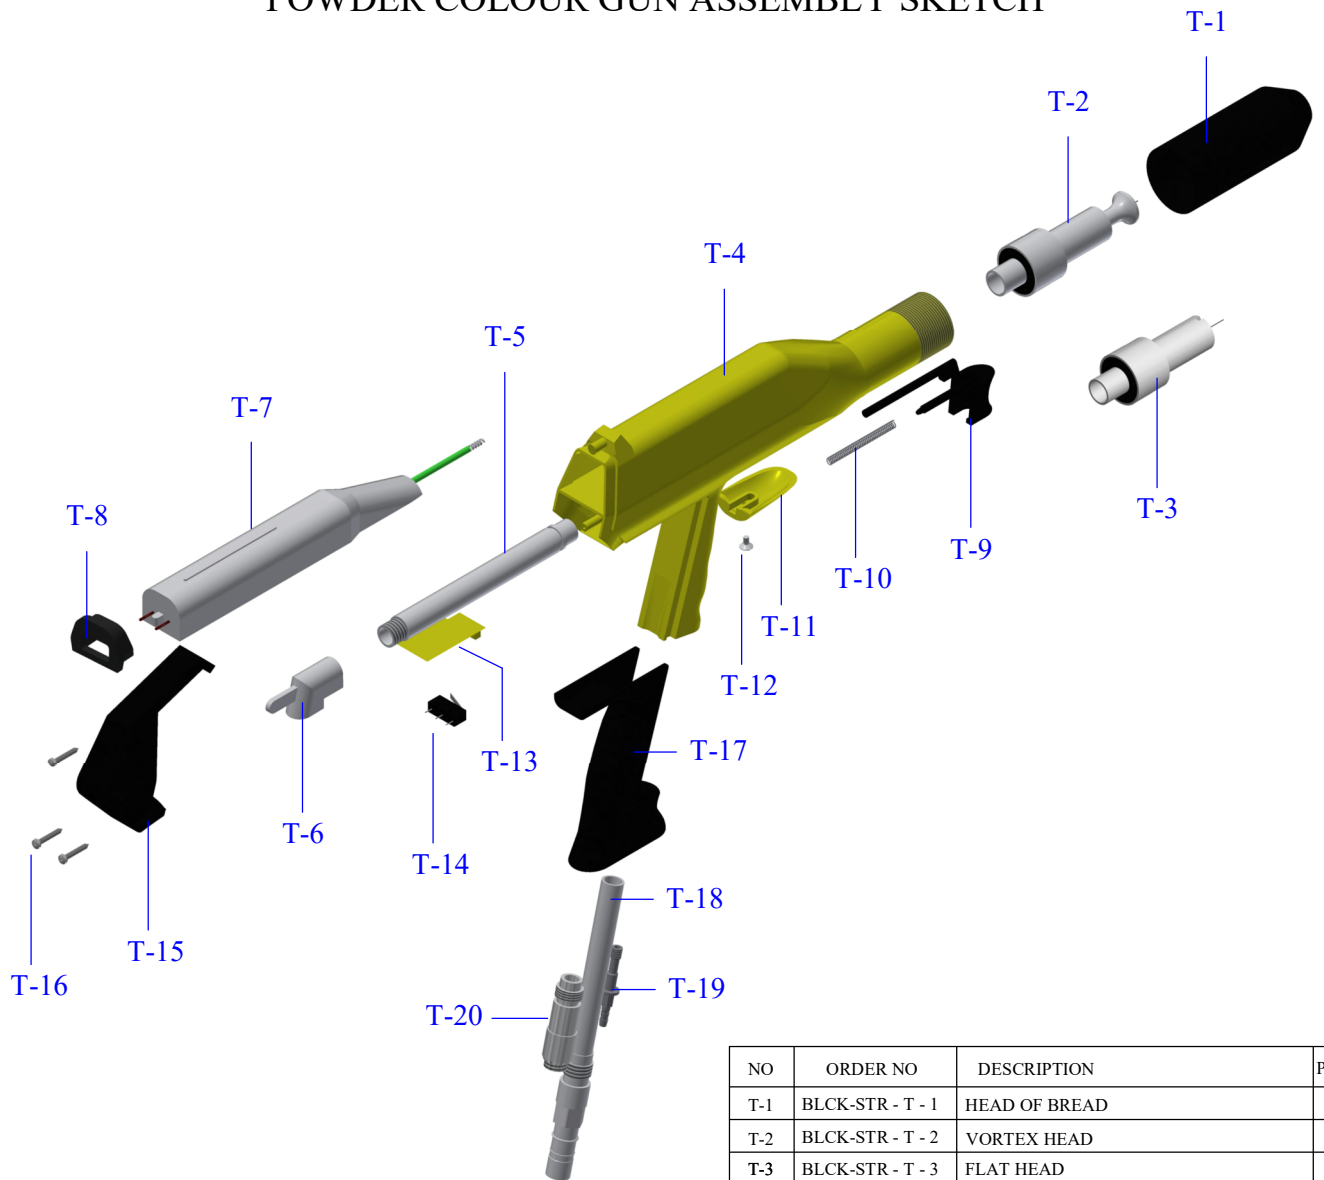

BLACK STAR POWDER COLOUR GUN ASSEMBLY SKETCH

NO	ORDER NO	DESCRIPTION	PIEC
T-1	BLCK-STR - T - 1	HEAD OF BREAD	1
T-2	BLCK-STR - T - 2	VORTEX HEAD	1
T-3	BLCK-STR - T - 3	FLAT HEAD	1
T-4	BLCK-STR - T - 4	GUN BODY	1
T-5	BLCK-STR - T - 5	BODY INNER PIPE	1
T-6	BLCK-STR - T - 6	ELBOW	1
T-7	BLCK-STR - T - 7	HIGHT VOLTAGE CASCADE	1
T-8	BLCK-STR - T - 8	CASCADE TIRE	1
T-9	BLCK-STR - T - 9	TRIGGER	1
T-10	BLCK-STR - T - 10	ARROW	1
T-11	BLCK-STR - T - 11	BODY PART	1
T-12	BLCK-STR - T - 12	M3x6 mm SCREW	1
T-13	BLCK-STR - T - 13	MICRO SWITCH CONNECTOR	1
T-14	BLCK-STR - T - 14	MICRO SWITCH	1
T-15	BLCK-STR - T - 15	BACK COVER	1
T-16	BLCK-STR - T - 16	M3x25 mm SCREW	3
T-17	BLCK-STR - T - 17	HANDLE GROUP	1
T-18	BLCK-STR - T - 18	POWDER HOSE INLET	1
T-19	BLCK-STR - T - 19	MANUEL DIŞ MARPUÇ	1
T-20	BLCK-STR - T - 20	CABLE CONNECTION SOCKET	1